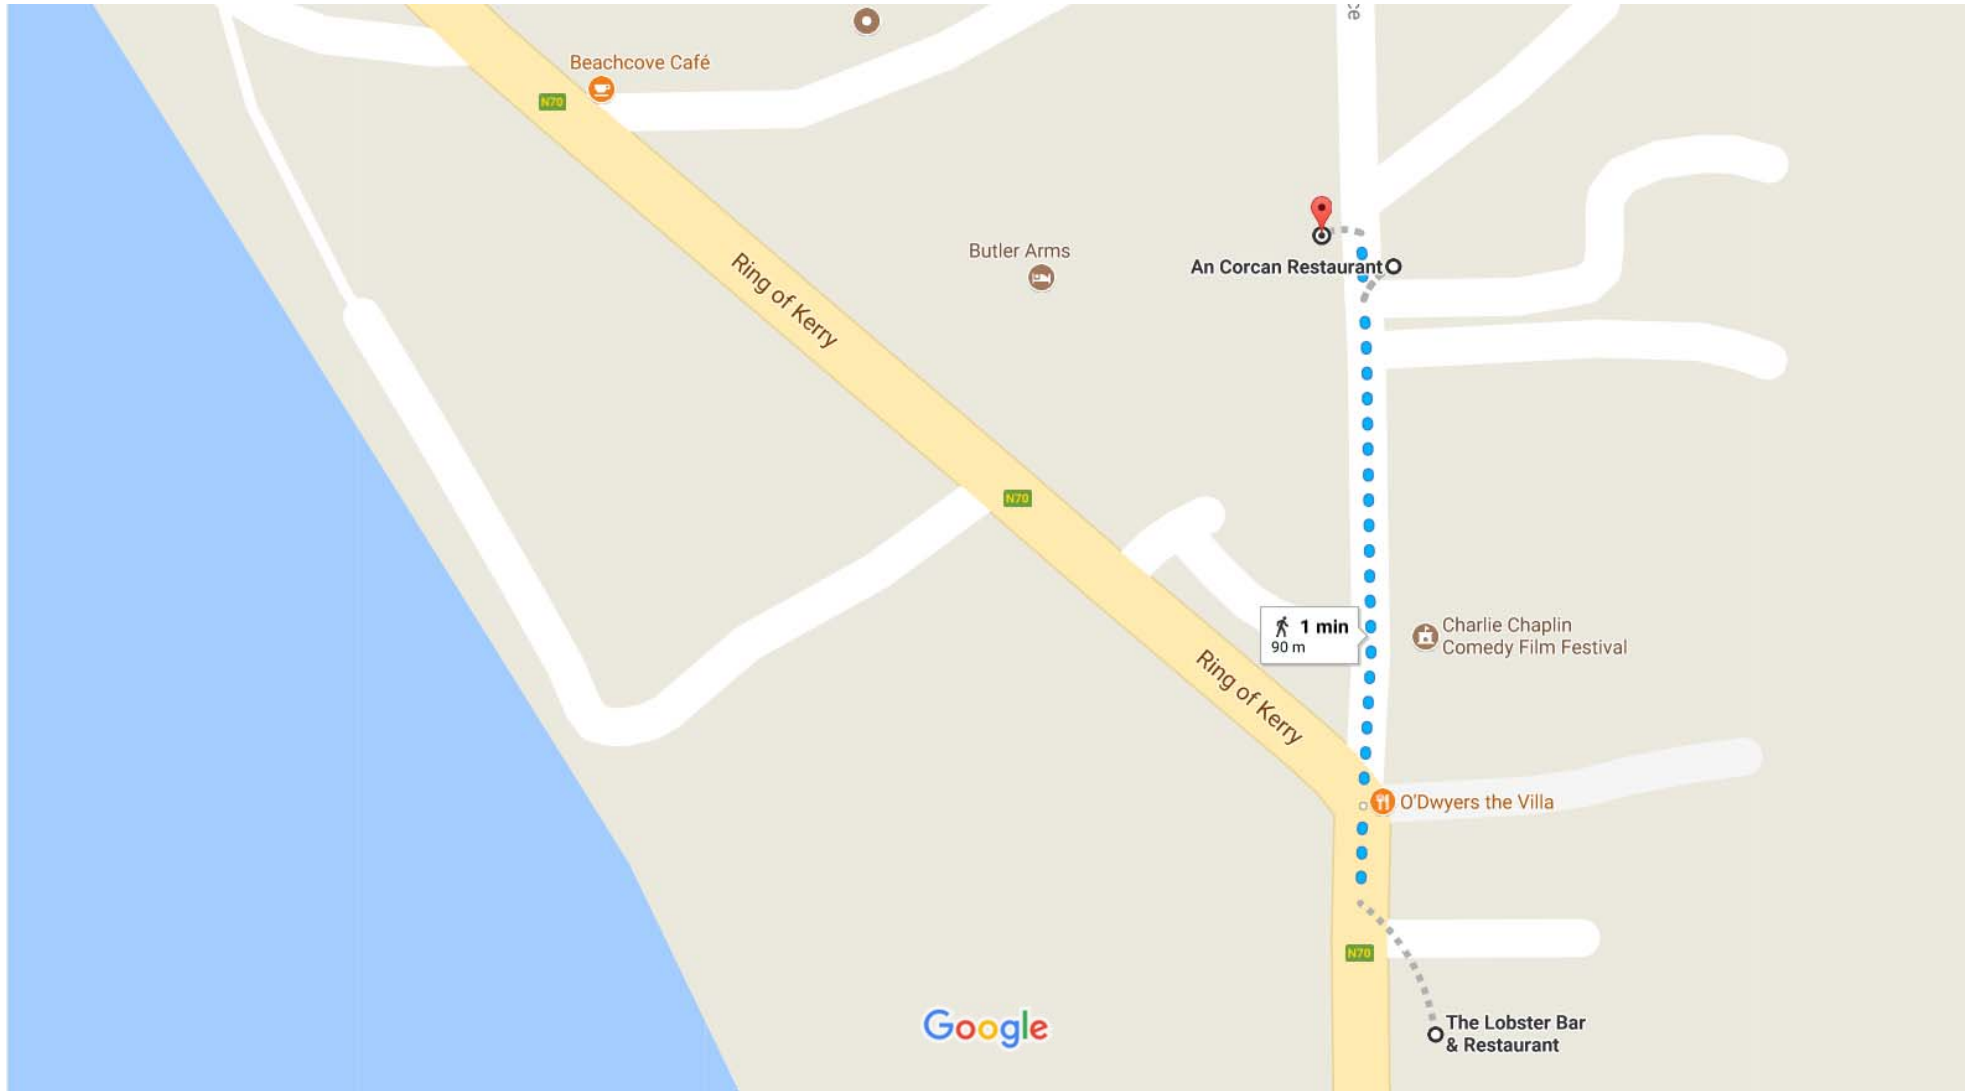

The Lobster Bar & Restaurant to Fishermans Bar and Skellig View Restaurant

Walk 90 m, 1 min

Map data ©2017 Google United States 50 ft